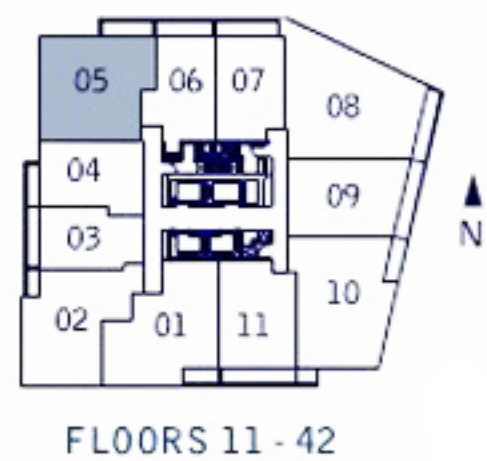

2 Bedroom + Study
2 Bathroom
788 sq. ft.

*All dimensions, specifications and drawings are approximate. Furniture not included.
Actual square footage may vary from the stated floor plan. E. & O. E..*