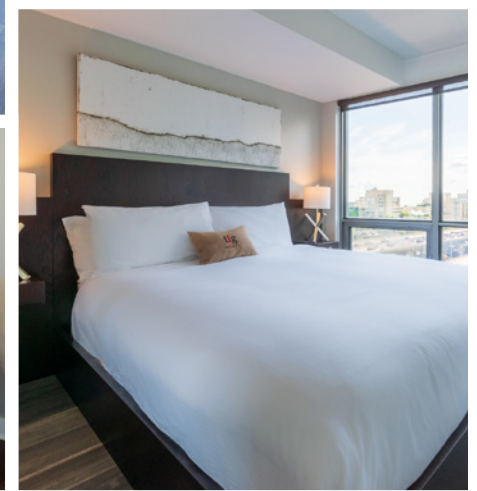

IN THE HEART OF THE CITY
Harbour View Estates

One Bedroom + Den

700 sq. ft.

Harbour View Estates
5 Mariner Terrace, Toronto, Ontario, M5V 3V6

- 24 hour Security
- Fitness Centre with Track
- Indoor Pool
- Squash/Racquet Courts
- Tennis Court
- Bowling Alley
- Full size gymnasium
- Basketball Court
- Outdoor BBQ

WBE Certified Diversified Supplier • 24 Hour Emergency Line • Complimentary Bi-weekly Housekeeping

Awesome Suite Features

Executive Style Condominium

- Fully Equipped Kitchen with 5 Burner Gas Stove
- Formal dining for four
- King-size bed with Canadian Made Pillow Top Mattress
- Canadian Made Upholstery and Queen Sofa Bed in Living Room
- Custom closet with built in storage
- Silverclear Healthy Bed System
- Full-size home office in den
- Private Balcony
- In Suite Washer and Dryer
- Air conditioning
- Unlimited High Speed Internet
- Home Phone Service
- Digital Plus Cable Package