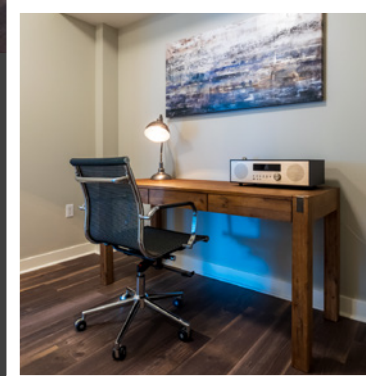

IN THE HEART OF THE CITY
Harbour View Estates

One Bedroom + Den

700 sq. ft.

Harbour View Estates
5 Mariner Terrace, Toronto, Ontario, M5V 3V6

- 24 hour Security
- Fitness Centre with Track
- Indoor Pool
- Squash/Racquet Courts
- Tennis Court
- Bowling Alley
- Full size gymnasium
- Basketball Court
- Outdoor BBQ

WBE Certified Diversified Supplier • 24 Hour Emergency Line • Complimentary Bi-weekly Housekeeping

Awesome Suite Features

Executive Style Condominium

- Fully Equipped Kitchen with 5 Burner Gas Stove
- Formal dining for four
- King-size bed with Canadian Made Pillow Top Mattress
- Canadian Made Upholstery and Queen Sofa Bed in Living Room
- Custom closet with built in storage
- Silverclear Healthy Bed System
- Full-size home office in den
- Private Balcony
- In Suite Washer and Dryer
- Air conditioning
- Unlimited High Speed Internet
- Home Phone Service
- Digital Plus Cable Package