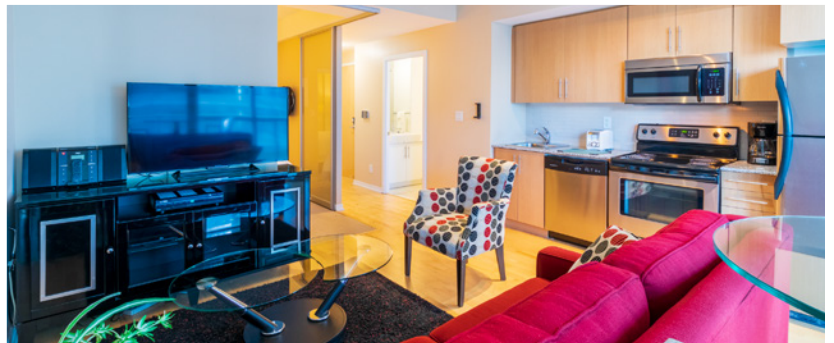

IN THE HEART OF THE CITY
Maple Leaf Square

One Bedroom

476 sq. ft.

Maple Leaf Square

55 Bremner Blvd. Toronto, Ontario, M5J 0A6

- 24 hour Concierge / Security
- Fitness Centre
- Indoor & Outdoor Swimming Pool
- Hot Tub
- Office Centre
- Green Roof & BBQ
- Two Party Rooms with Billiards Table & Theater Room
- Supermarkets & Restaurants within the Complex
- Onsite Day Care Centre

WBE Certified Diversified Supplier • 24 Hour Emergency Line • Complimentary Bi-weekly Housekeeping

Awesome Suite Features

Premium Style Condominium

- Fully Equipped Kitchen with granite countertop and stainless steal appliances
- Queen Bed with Canadian Made Pillow Top Mattress
- Sofa Bed and Canadian Made Upholstery in Living Room
- Silverclear Healthy Bed System
- Custom Closet with built-in storage
- Dining for four
- In Suite Washer and Dryer
- Two large front hall closets for extra storage
- Air conditioning
- Private Balcony
- Unlimited High Speed Internet
- Home Phone Service
- Digital Plus Cable Package