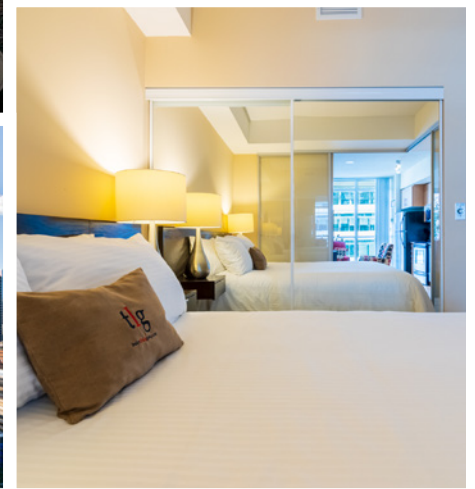

IN THE HEART OF THE CITY
Maple Leaf Square

One Bedroom

476 sq. ft.

Maple Leaf Square

55 Bremner Blvd. Toronto, Ontario, M5J 0A6

- 24 hour Concierge / Security
- Fitness Centre
- Indoor & Outdoor Swimming Pool
- Hot Tub
- Office Centre
- Green Roof & BBQ
- Two Party Rooms with Billiards Table & Theater Room
- Supermarkets & Restaurants within the Complex
- Onsite Day Care Centre

WBE Certified Diversified Supplier • 24 Hour Emergency Line • Complimentary Bi-weekly Housekeeping

Awesome Suite Features

Premium Style Condominium

- Fully Equipped Kitchen with granite countertop and stainless steal appliances
- Queen Bed with Canadian Made Pillow Top Mattress
- Sofa Bed and Canadian Made Upholstery in Living Room
- Silverclear Healthy Bed System
- Custom Closet with built-in storage
- Dining for four
- In Suite Washer and Dryer
- Two large front hall closets for extra storage
- Air conditioning
- Private Balcony
- Unlimited High Speed Internet
- Home Phone Service
- Digital Plus Cable Package