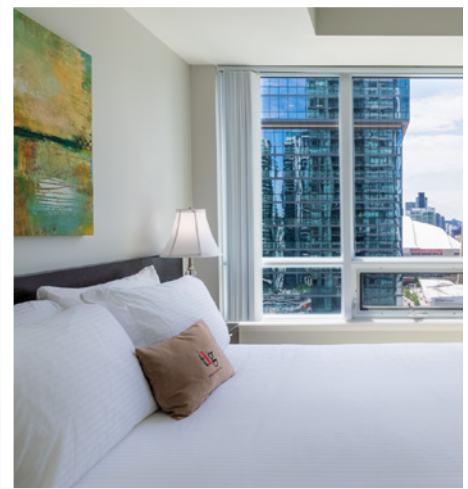

Awesome Suite Features

Premium Style Condominium

- Fully Equipped Kitchen with granite countertop and stainless steal appliances
- Custom Closet with built in storage
- Queen Bed in Master Bedroom and Queen or Double Bed in Second Bedroom with Canadian Made Pillow Top Mattress
- Dining for four
- In Suite Washer and Dryer
- Sofa Bed and Canadian Made Upholstery in Living Room
- Air conditioning
- Private Balcony
- Unlimited High Speed Internet
- Silverclear Healthy Bed System
- Home Phone Service
- Digital Plus Cable Package

465 King St. E. Unit 9 Toronto, ON M5A 1L6
(416) 213 8881 | +1(866) 991 9932
reservations@todaylivinggroup.com
www.todaylivinggroup.com

Currency: CAD • Tax: N/A for Accommodations over 30 Nights • Rates are NET and subject to change • Minimum 30-60 Nights • Notice to Vacate: 14 Days • Parking is an Additional $10 - $15 Per Night Subject to Availability • Use of the Sofa Bed May incur Additional Charges • Weekly Housekeeping Available for Additional Charge + HST • If There is a Change in Arrival Date, Please Contact for Availability • This Quote is Subject to Availability and Prices May Change • Please Contact TLG to Verify All Terms and Conditions. • WBE Certified Diversified Supplier.
*Our suites have SILVERCLEAR liners on all beds. SILVERCLEAR is used in hospitals for wound dressing due to its anti-bacterial qualities. SILVERCLEAR is a Canadian made product. Please note the test results also show the products effectiveness on H3N2 virus, and three pages of bacteria's. In addition we have the SILVERCLEAR liquid solution that we apply to the suites for added protection.