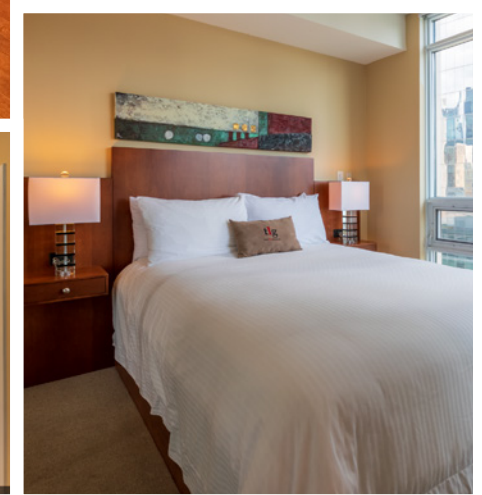

**IN THE HEART OF THE CITY**  
Maple Leaf Square

## One Bedroom + Den

566 sq. ft.

*Maple Leaf Square*  
55 Bremner Blvd. Toronto, Ontario, M5J 0A6

- 24 hour Concierge / Security
- Fitness Centre
- Indoor & Outdoor Swimming Pool
- Hot Tub
- Office Centre
- Green Roof & BBQ
- Two Party Rooms with Billiards Table & Theater Room
- Supermarkets & Restaurants within the Complex
- Onsite Day Care Centre

## Awesome Suite Features

Executive Style Condominium

- Fully Equipped eat in kitchen with granite countertop and stainless steal appliances
- Custom Closet with built in storage
- Queen Bed in Bedroom with Canadian Made Pillow Top Mattress
- In Suite Washer and Dryer
- Queen Sofa Bed and Canadian Made Upholstery in Living Room
- Air conditioning
- Private Balcony
- Unlimited High Speed Internet
- Silverclear Healthy Bed System
- Home Phone Service
- Digital Plus Cable Package