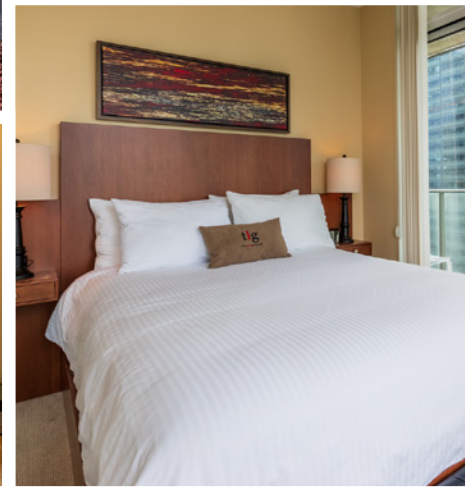

## One Bedroom + Den

628 sq. ft.

*Maple Leaf Square*  
55 Bremner Blvd. Toronto, Ontario, M5J 0A6

- 24 hour Concierge / Security
- Fitness Centre
- Indoor & Outdoor Swimming Pool
- Hot Tub
- Office Centre
- Green Roof & BBQ
- Two Party Rooms with Billiards Table & Theater Room
- Supermarkets & Restaurants within the Complex
- Onsite Day Care Centre

## Awesome Suite Features

Executive Style Condominium

- Fully Equipped eat in kitchen with granite countertop and stainless steal appliances
- Queen Bed in Bedroom with Canadian Made Pillow Top Mattress
- Queen Sofa Bed and Canadian Made Upholstery in Living Room
- Silverclear Healthy Bed System
- Custom Closet with built in storage
- In Suite Washer and Dryer
- Air conditioning
- Private Balcony
- Unlimited High Speed Internet
- Home Phone Service
- Digital Plus Cable Package